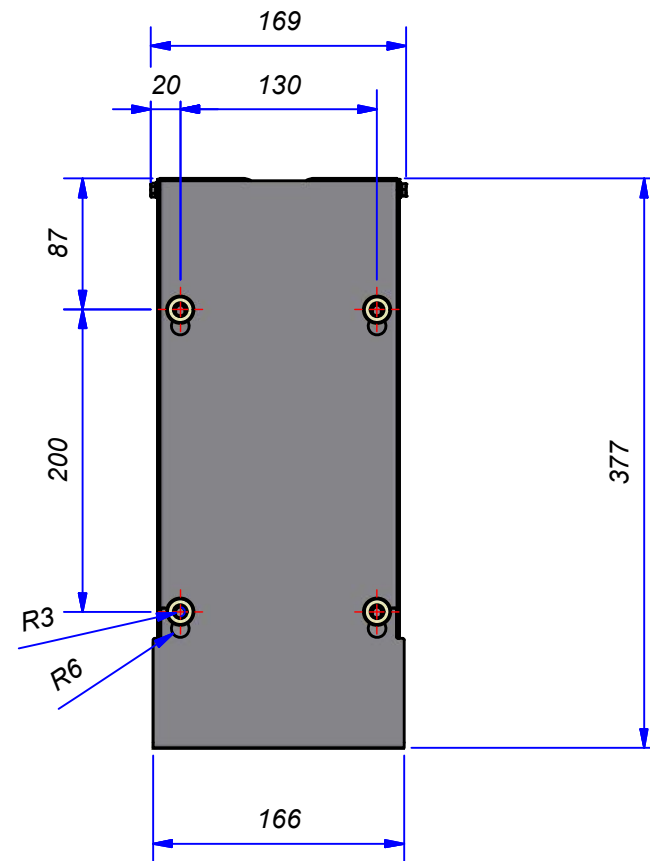

Max. dimension frontside tube 1" Dairy (25,4x1,25mm) for guiding airhose in connection with opening lid.

Recommended mounting height from floor 1600 mm

Rear view

Title ASM Serving box AC 45 Satellite				
Article number	Drawing number 1301003487	Revision A	Material <i>AISI 304 (1.4301)</i>	CE
 Handelstraat 21 5831 AV Boxmeer tel. : +31 (0)485 516969 fax.: +31 (0)485 514022 www.elpress.com		Projection 	Date 3-10-2013	
THIS DRAWING IS PROPERTY OF ELPRESS BV. IT IS A CONFIDENTIAL DOCUMENT AND MAY NOT COPIED, USED OR PUBLISHED WITHOUT WRITTEN PERMISSION				