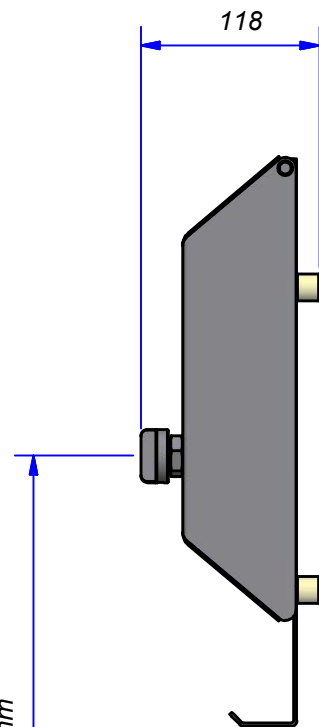

Max. dimension frontside tube 1" Dairy (25,4x1,25mm) for guiding airhose in connection with opening lid.

Recommended mounting height from floor 1600 mm

Rear view

Title ASM Serving box AC 45 Satellite				
Article number	Drawing number 1301003487	Revision A	Material <i>AISI 304 (1.4301)</i>	CE
 Handelstraat 21 5831 AV Boxmeer tel. : +31 (0)485 516969 fax.: +31 (0)485 514022 www.elpress.com		Projection 	Date 3-10-2013	
THIS DRAWING IS PROPERTY OF ELPRESS BV. IT IS A CONFIDENTIAL DOCUMENT AND MAY NOT COPIED, USED OR PUBLISHED WITHOUT WRITTEN PERMISSION				